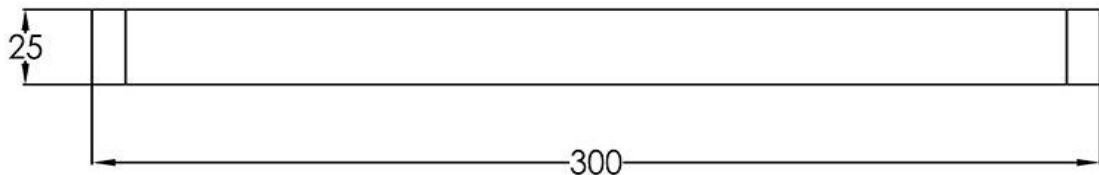

Scarab Short Towel Rail

TUNE

FW7912ABG

Scarab Short Towel Rail Brushed Gold

Wall mounted towel rail 300mm long

CARE AND USE

Tapware

All finishes are smooth, abrasion resistant, corrosion resistant, fade-proof and easy to clean. All finishes are super hard wearing surfaces that won't chip, peel or tarnish with normal use. All surfaces should be regularly wiped clean with non scouring, neutral wash solutions.