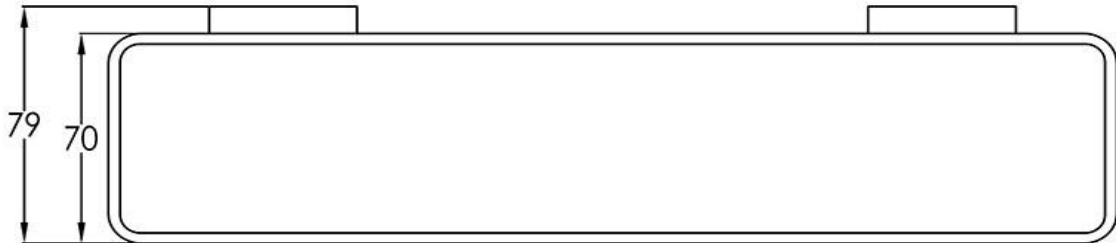

Scarab Short Towel Rail

TUNE

FW7912ABG

Scarab Short Towel Rail Brushed Gold

Wall mounted towel rail 300mm long

CARE AND USE

Tapware

All finishes are smooth, abrasion resistant, corrosion resistant, fade-proof and easy to clean. All finishes are super hard wearing surfaces that won't chip, peel or tarnish with normal use. All surfaces should be regularly wiped clean with non scouring, neutral wash solutions.