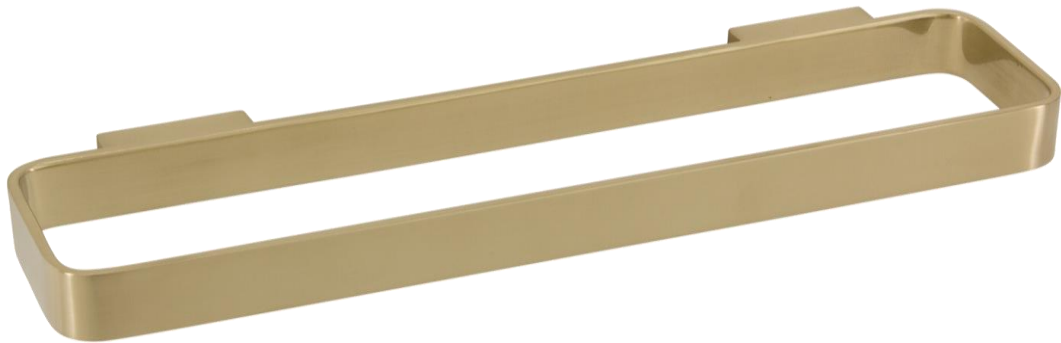

Scarab Short Towel Rail

TUNE

FW7912ABG

Scarab Short Towel Rail Brushed Gold

Wall mounted towel rail 300mm long

CARE AND USE

Tapware

All finishes are smooth, abrasion resistant, corrosion resistant, fade-proof and easy to clean. All finishes are super hard wearing surfaces that won't chip, peel or tarnish with normal use. All surfaces should be regularly wiped clean with non scouring, neutral wash solutions.