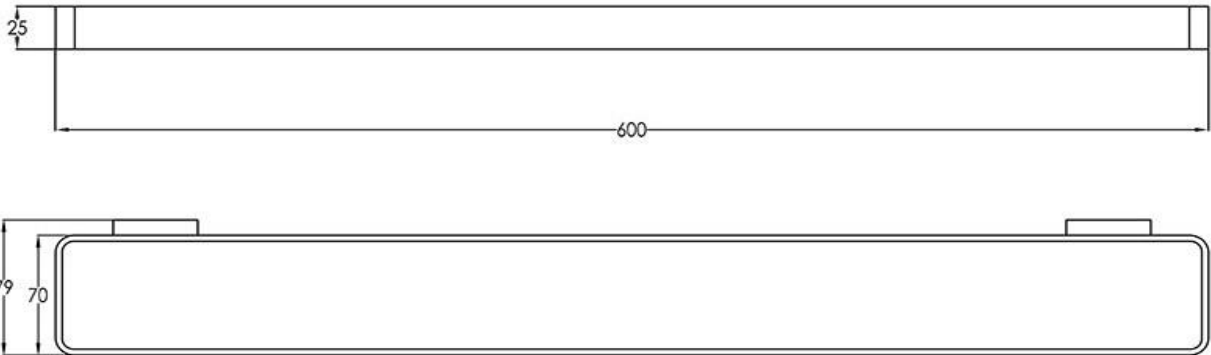

Loft Long Towel Rail

TUNE

FW7912BC

Loft Long Towel Rail Brushed Copper

Wall mounted towel rail 600mm long in a brushed copper finish

CARE AND USE

Tapware

All finishes are smooth, abrasion resistant, corrosion resistant, fade-proof and easy to clean. All finishes are super hard wearing surfaces that won't chip, peel or tarnish with normal use. All surfaces should be regularly wiped clean with non scouring, neutral wash solutions.