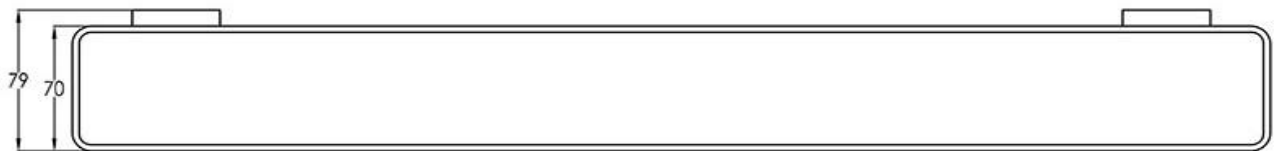

## Long Towel Rail

TUNE

FW7912BN

Urban Long Towel Rail Brushed Nickel

Wall mounted towel rail 600mm long in a brushed nickel finish