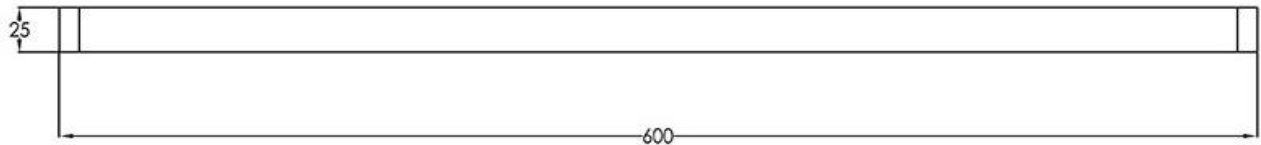

## Long Towel Rail

TUNE

FW7912BN

Urban Long Towel Rail Brushed Nickel

Wall mounted towel rail 600mm long in a brushed nickel finish