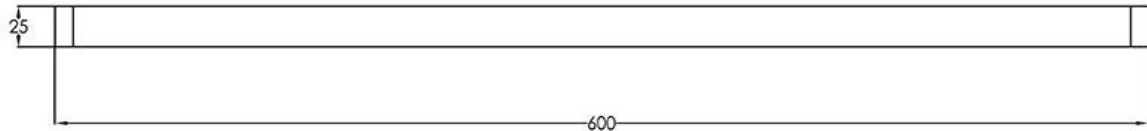

Loft Long Towel Rail

TUNE

FW7912CP

Loft Long Towel Rail Chrome

Wall mounted towel rail 600mm long in chrome finish

CARE AND USE

Tapware

All finishes are smooth, abrasion resistant, corrosion resistant, fade-proof and easy to clean. All finishes are super hard wearing surfaces that won't chip, peel or tarnish with normal use. All surfaces should be regularly wiped clean with non scouring, neutral wash solutions.