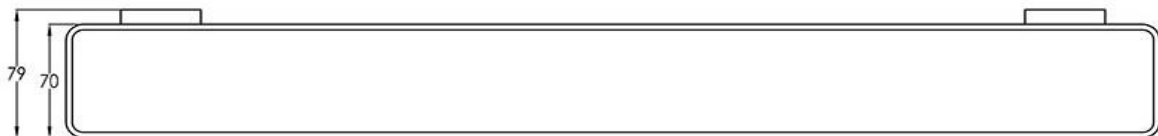

Loft Long Towel Rail

TUNE

FW7912CP

Loft Long Towel Rail Chrome

Wall mounted towel rail 600mm long in chrome finish

CARE AND USE

Tapware

All finishes are smooth, abrasion resistant, corrosion resistant, fade-proof and easy to clean. All finishes are super hard wearing surfaces that won't chip, peel or tarnish with normal use. All surfaces should be regularly wiped clean with non scouring, neutral wash solutions.