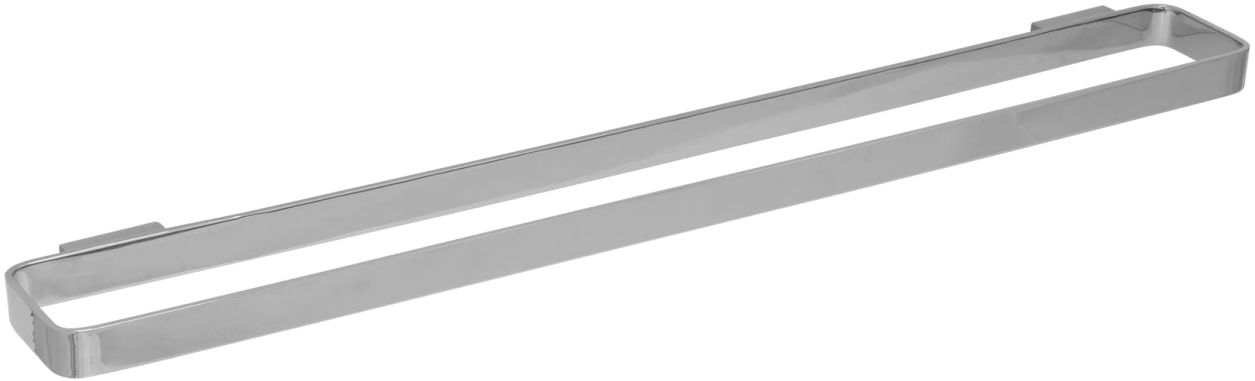

Loft Long Towel Rail

TUNE

FW7912CP

Loft Long Towel Rail Chrome

Wall mounted towel rail 600mm long in chrome finish

CARE AND USE

Tapware

All finishes are smooth, abrasion resistant, corrosion resistant, fade-proof and easy to clean. All finishes are super hard wearing surfaces that won't chip, peel or tarnish with normal use. All surfaces should be regularly wiped clean with non scouring, neutral wash solutions.