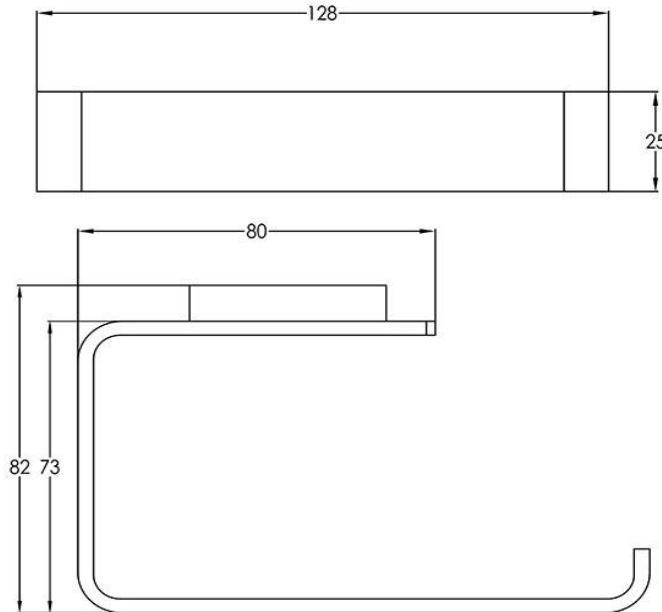

Loft Toilet Roll Holder

FW7921BC

Loft Toilet Roll Holder Brushed Copper

TUNE

Wall mounted toilet roll holder in a brushed copper finish

CARE AND USE

Tapware

All finishes are smooth, abrasion resistant, corrosion resistant, fade-proof and easy to clean. All finishes are super hard wearing surfaces that won't chip, peel or tarnish with normal use. All surfaces should be regularly wiped clean with non scouring, neutral wash solutions.