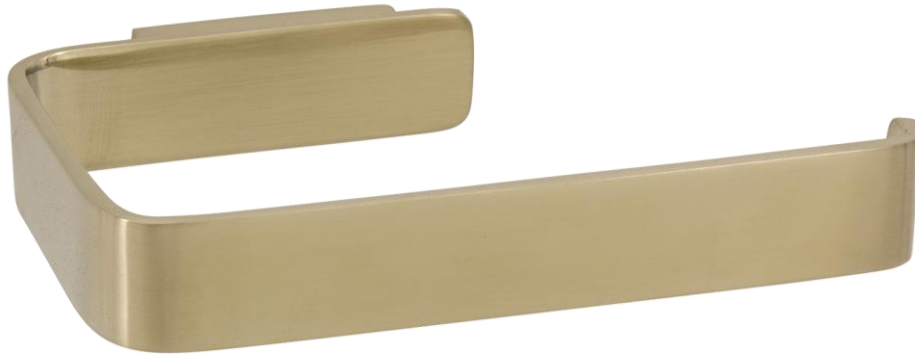

Scarab Toilet Roll Holder

TUNE

FW7921BG

Scarab Toilet Roll Holder Brushed Gold

Wall mounted toilet roll holder in a brushed gold finish

CARE AND USE

Tapware

All finishes are smooth, abrasion resistant, corrosion resistant, fade-proof and easy to clean. All finishes are super hard wearing surfaces that won't chip, peel or tarnish with normal use. All surfaces should be regularly wiped clean with non scouring, neutral wash solutions.