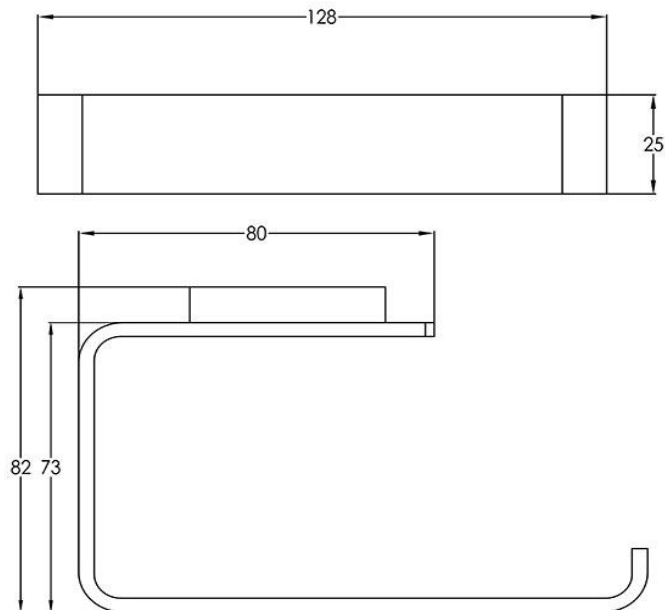

Scarab Toilet Roll Holder

TUNE

FW7921BG

Scarab Toilet Roll Holder Brushed Gold

Wall mounted toilet roll holder in a brushed gold finish

CARE AND USE

Tapware

All finishes are smooth, abrasion resistant, corrosion resistant, fade-proof and easy to clean. All finishes are super hard wearing surfaces that won't chip, peel or tarnish with normal use. All surfaces should be regularly wiped clean with non scouring, neutral wash solutions.