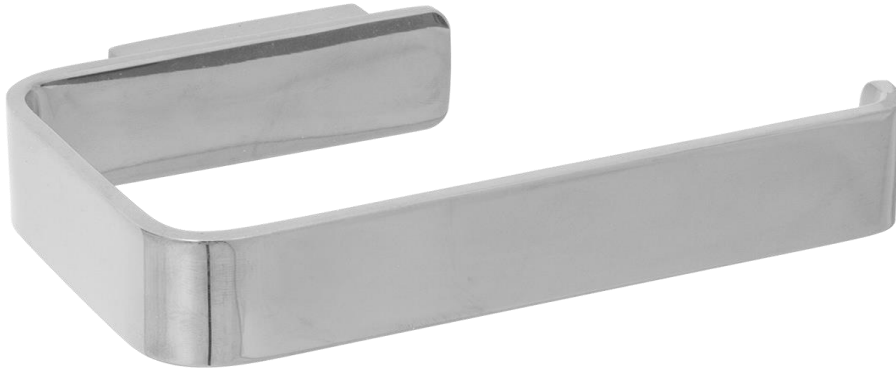

Loft Toilet Roll Holder

FW7921CP

Loft Toilet Roll Holder Chrome

Wall mounted toilet roll holder in chrome finish

CARE AND USE

Tapware

All finishes are smooth, abrasion resistant, corrosion resistant, fade-proof and easy to clean. All finishes are super hard wearing surfaces that won't chip, peel or tarnish with normal use. All surfaces should be regularly wiped clean with non scouring, neutral wash solutions.