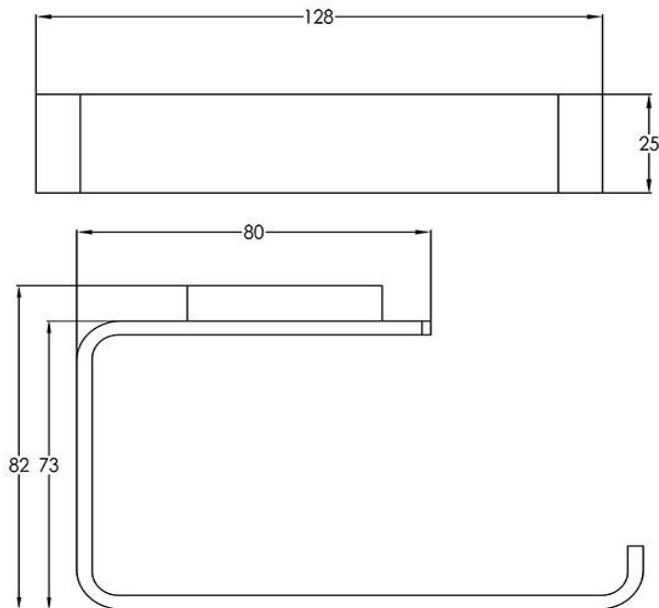

Loft Toilet Roll Holder

FW7921CP

Loft Toilet Roll Holder Chrome

Wall mounted toilet roll holder in chrome finish

CARE AND USE

Tapware

All finishes are smooth, abrasion resistant, corrosion resistant, fade-proof and easy to clean. All finishes are super hard wearing surfaces that won't chip, peel or tarnish with normal use. All surfaces should be regularly wiped clean with non scouring, neutral wash solutions.