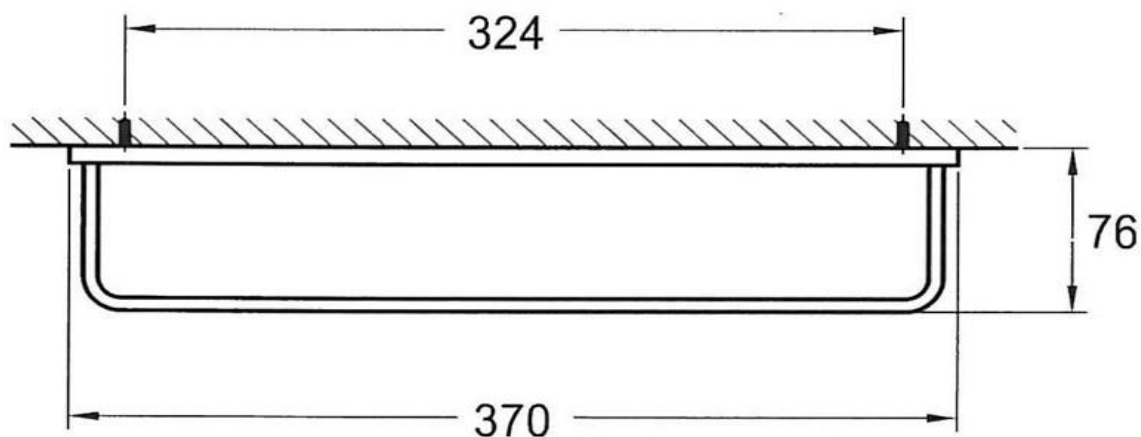

Cubic Short Towel Rail 370mm Satin Black

FLOVA[®]

FW8912ABL

Cubic Short Towel Rail 370mm

Wall mounted towel rail 370mm long in a durable satin black electroplated finish.

CARE AND USE

Tapware

All finishes are smooth, abrasion resistant, corrosion resistant, fade-proof and easy to clean. All finishes are super hard wearing surfaces that won't chip, peel or tarnish with normal use. All surfaces should be regularly wiped clean with non scouring, neutral wash solutions.