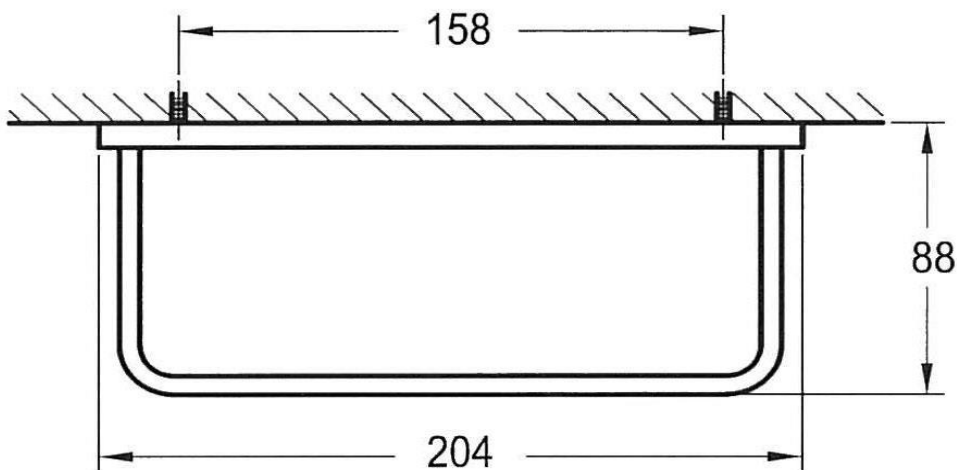

## Cubic Hand Towel Holder

FW8915A

Cubic Hand Towel Holder 205mm

Wall mounted hand towel holder 205mm long