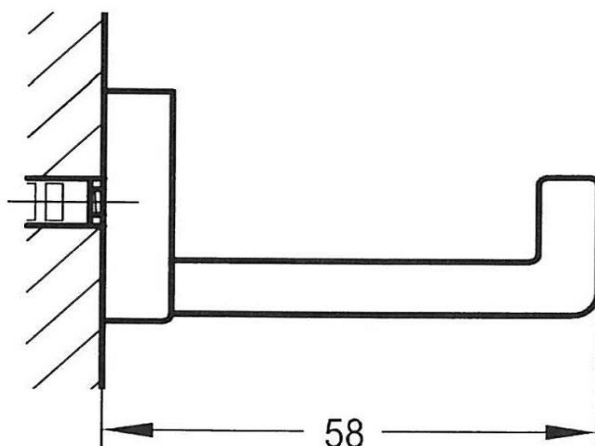

Cubic Robe Hook Chrome

FLOVA®

FW8922

Cubic Robe Hook

Chrome Electroplate on brass finish
Wall mounted robe hook

CARE AND USE

Tapware

All finishes are smooth, abrasion resistant, corrosion resistant, fade-proof and easy to clean. All finishes are super hard wearing surfaces that won't chip, peel or tarnish with normal use. All surfaces should be regularly wiped clean with non scouring, neutral wash solutions.