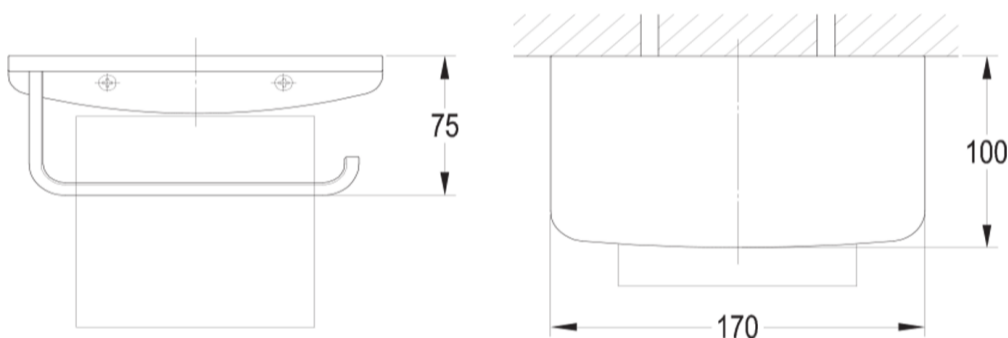

Cubic Toilet Roll Holder with Shelf Chrome

FW8957

Cubic Toilet Roll Holder with Shelf

Wall mounted toilet roll holder with shelf finished in chrome

CARE AND USE

Tapware

All finishes are smooth, abrasion resistant, corrosion resistant, fade-proof and easy to clean. All finishes are super hard wearing surfaces that won't chip, peel or tarnish with normal use. All surfaces should be regularly wiped clean with non scouring, neutral wash solutions.