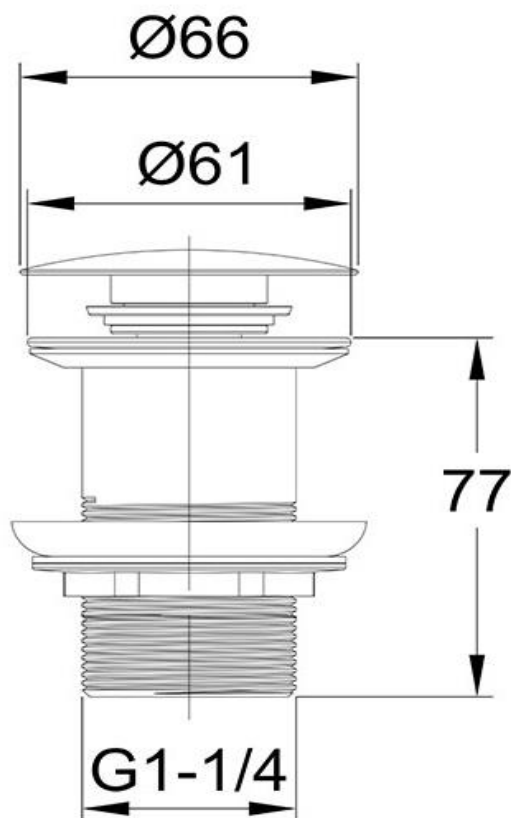

Clikclak Pop-Up Dome Waste Chrome

FLOVA®

FW9269

Clikclak Pop-Up Dome Waste

Clikclak pop-up waste with a chrome dome shaped plug
32mm diameter

CARE AND USE

Tapware

All finishes are smooth, abrasion resistant, corrosion resistant, fade-proof and easy to clean. All finishes are super hard wearing surfaces that won't chip, peel or tarnish with normal use. All surfaces should be regularly wiped clean with non scouring, neutral wash solutions.