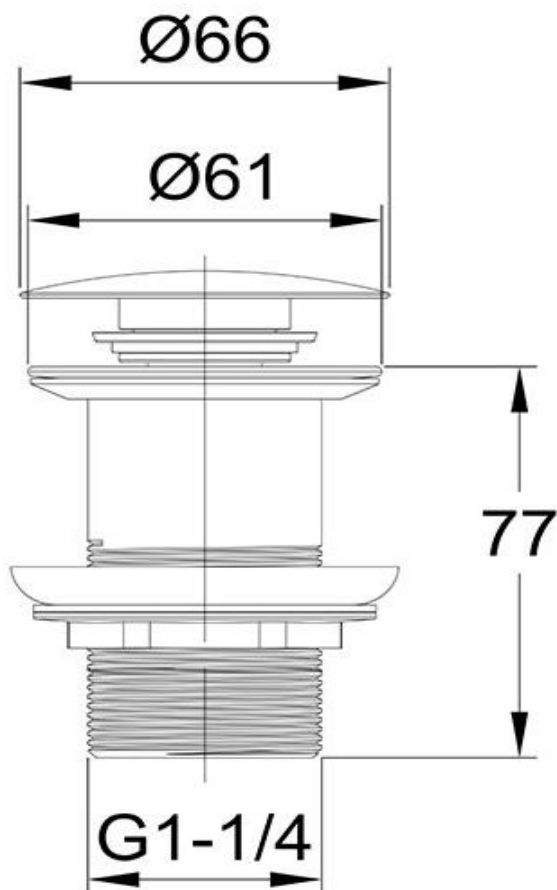

Clikclak Pop-Up Dome Waste Brushed Gold

FW9269BG

Clikclak Pop-Up Dome Waste

Clikclak pop-up waste with a dome shaped plug
32mm diameter

CARE AND USE

Tapware

All finishes are smooth, abrasion resistant, corrosion resistant, fade-proof and easy to clean. All finishes are super hard wearing surfaces that won't chip, peel or tarnish with normal use. All surfaces should be regularly wiped clean with non scouring, neutral wash solutions.