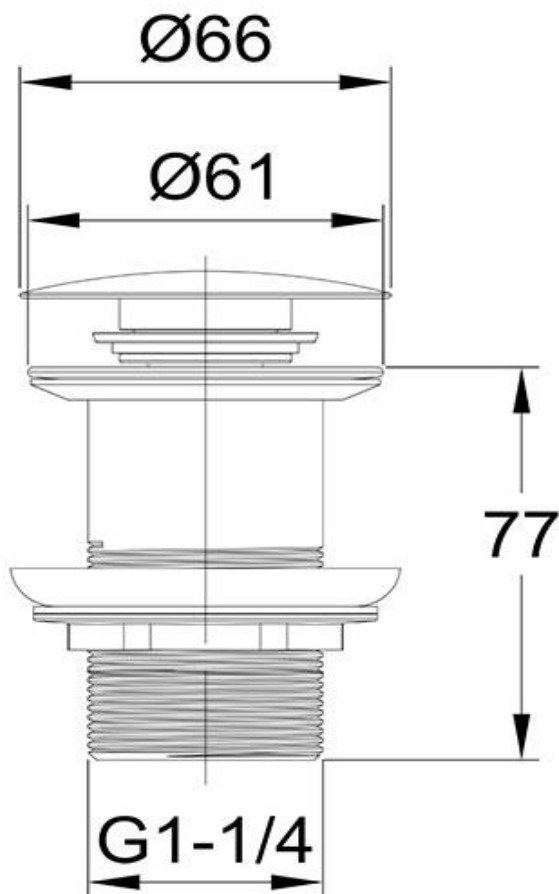

Clikclak Pop-Up Dome Waste Matte White

FW9269MW

Clikclak Pop-Up Dome Waste

Clikclak pop-up waste with a matte white dome shaped plug
32mm diameter

CARE AND USE

Tapware

All finishes are smooth, abrasion resistant, corrosion resistant, fade-proof and easy to clean. All finishes are super hard wearing surfaces that won't chip, peel or tarnish with normal use. All surfaces should be regularly wiped clean with non scouring, neutral wash solutions.