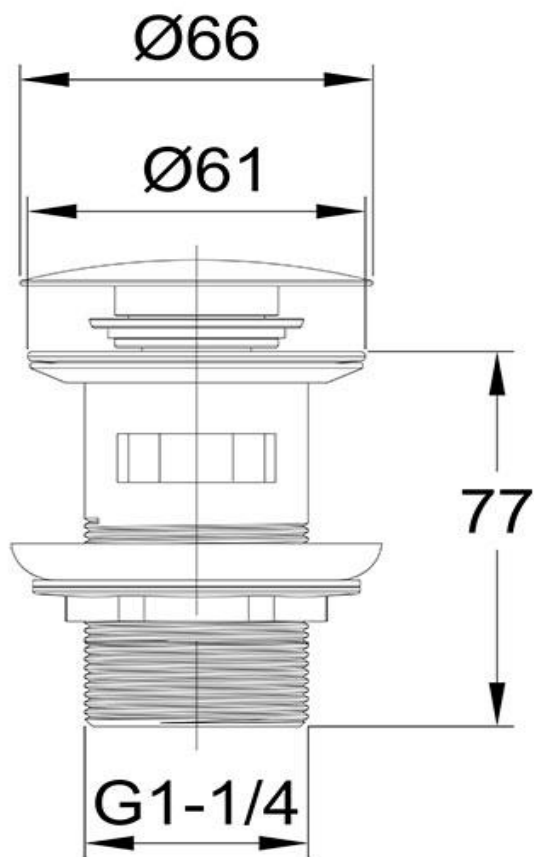

Clikclak Overflow Pop-Up Dome Waste Brushed Copper

FW9269OBC

Clikclak Overflow Pop-Up Dome Waste

Clikclak overflow pop-up waste with a brushed copper dome shaped plug
32mm diameter

CARE AND USE

Tapware

All finishes are smooth, abrasion resistant, corrosion resistant, fade-proof and easy to clean. All finishes are super hard wearing surfaces that won't chip, peel or tarnish with normal use. All surfaces should be regularly wiped clean with non scouring, neutral wash solutions.