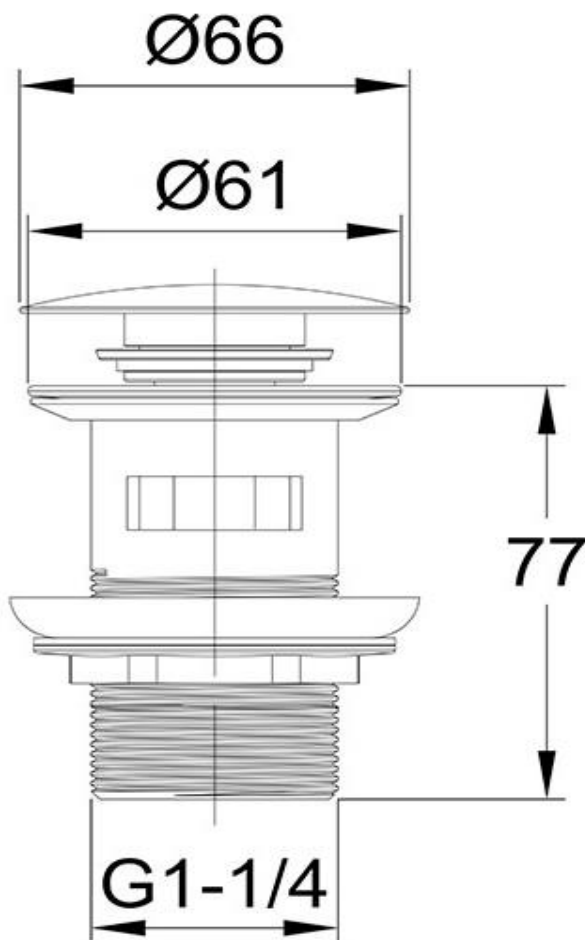

Clikclak Overflow Pop-Up Dome Waste Satin Black

FW9269OBLK

Clikclak Overflow Pop-Up Dome Waste

Clikclak pop-up waste with a satin black dome shaped plug for basins with integrated overflow.

32mm diameter

CARE AND USE