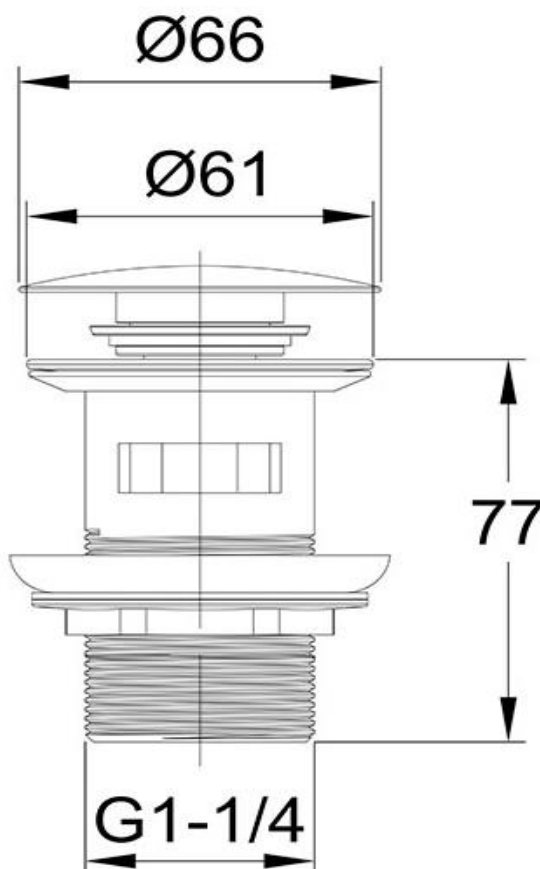

## Clikclak Overflow Pop-Up Dome Waste Gun Metal

FW9269OGM

Clikclak Overflow Pop-Up Dome Waste

Clikclak overflow pop-up waste with a gun metal dome shaped plug  
32mm diameter