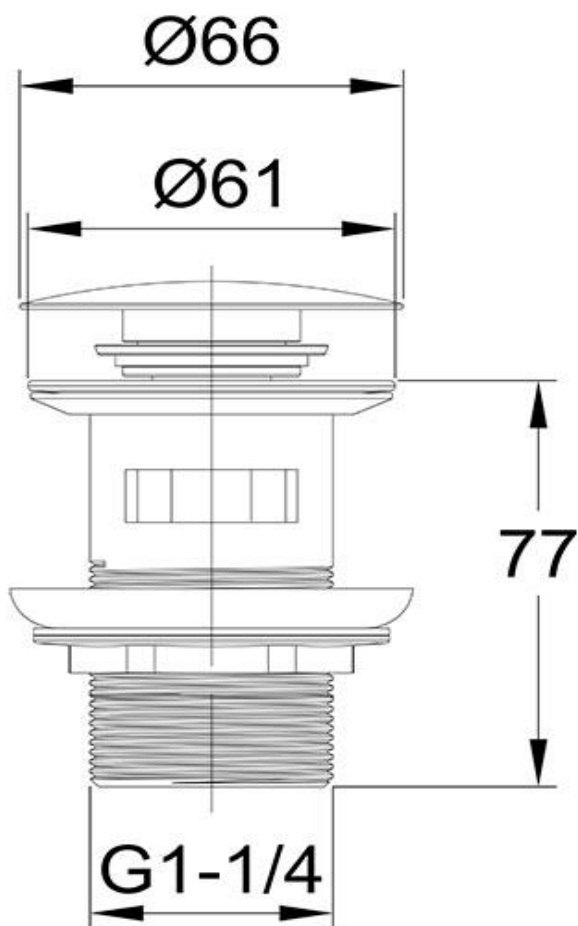

# ClikClak Overflow Pop-up Dome Waste Matte White

FW9269OMW

Clikclak Overflow Pop-Up Dome Waste

Clikclak overflow pop-up waste with a matte white dome shaped plug  
plug  
32mm diameter