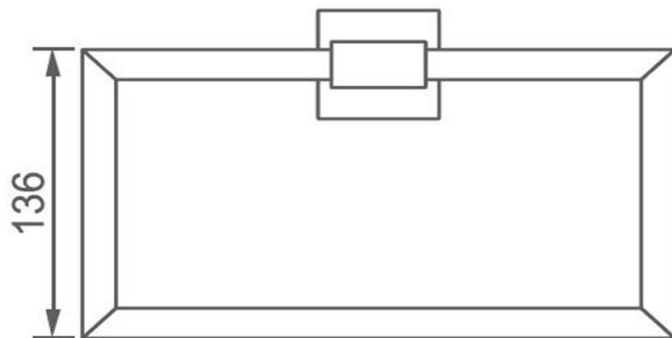

Butler Towel Ring

FWBU6180

Butler Towel Ring Chrome

Butler wall mounted towel ring
Chrome plated (brass) finish

CARE AND USE

Tapware

All finishes are smooth, abrasion resistant, corrosion resistant, fade-proof and easy to clean. All finishes are super hard wearing surfaces that won't chip, peel or tarnish with normal use. All surfaces should be regularly wiped clean with non scouring, neutral wash solutions.