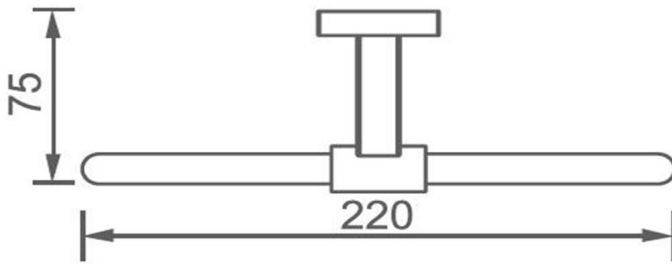

Butler Towel Ring

FWBU6180

Butler Towel Ring Chrome

Butler wall mounted towel ring
Chrome plated (brass) finish

CARE AND USE

Tapware

All finishes are smooth, abrasion resistant, corrosion resistant, fade-proof and easy to clean. All finishes are super hard wearing surfaces that won't chip, peel or tarnish with normal use. All surfaces should be regularly wiped clean with non scouring, neutral wash solutions.