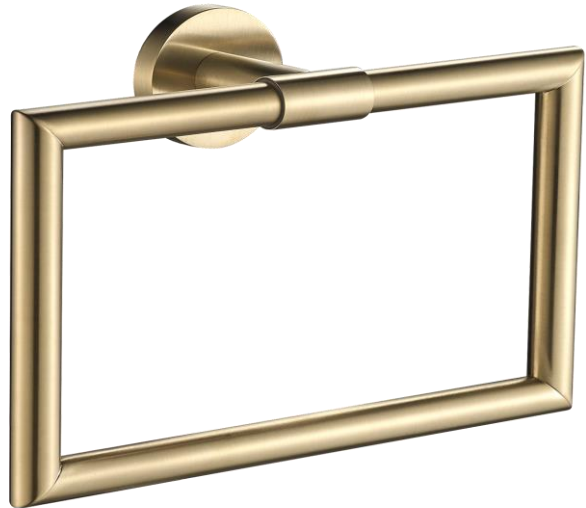

## Colab hand Towel Ring

**TUNE**

FWCL3680-1BG

Colab Hand Towel Ring Brushed Gold

Wall mounted hand towel bar 220mm long

Brushed Gold plated finish

### CARE AND USE

Tapware

All finishes are smooth, abrasion resistant, corrosion resistant, fade-proof and easy to clean. All finishes are super hard wearing surfaces that won't chip, peel or tarnish with normal use. All surfaces should be regularly wiped clean with non scouring, neutral wash solutions.