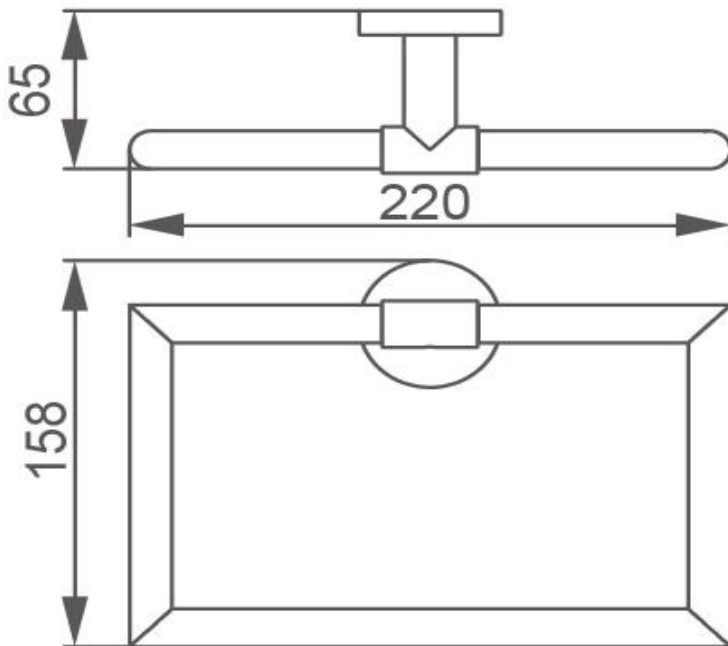

## Colab hand Towel Ring

**TUNE**

FWCL3680-1BG

Colab Hand Towel Ring Brushed Gold

Wall mounted hand towel bar 220mm long

Brushed Gold plated finish