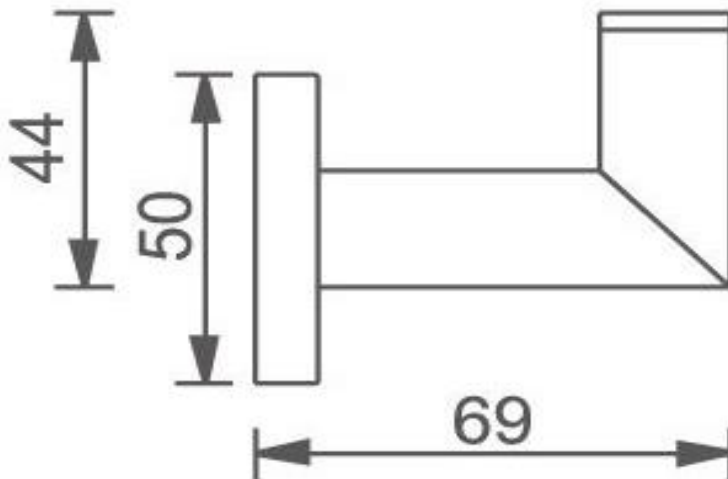

Colab Robe Hook

TUNE

FWCL3682BL

Colab Robe Hook Matte Black

Wall mounted robe hook

Matte Black plated finish

CARE AND USE

Tapware