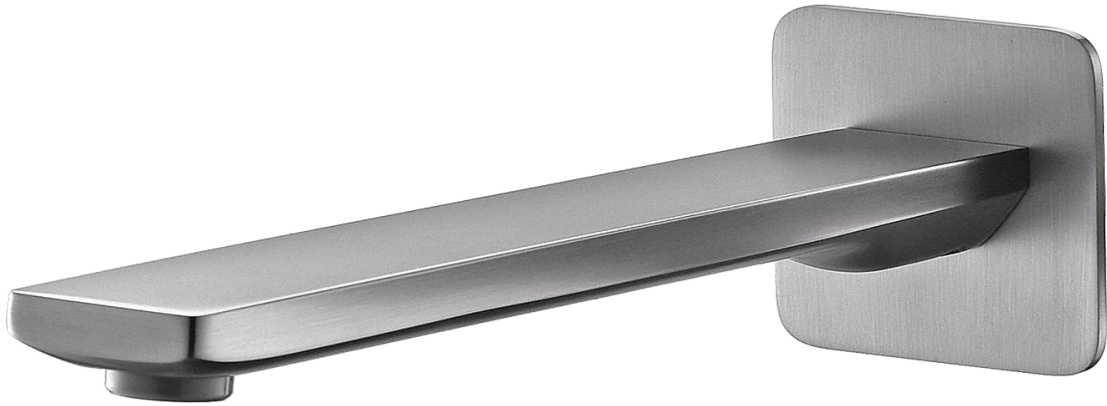

Wall Mounted Bath Spout

TUNE

FWCU08BN

Cube Wall Mounted Bath Spout Brushed Nickel

Wall mounted bath spout finished in brushed nickel
209mm reach (15mm male wall connection)

CARE AND USE

Tapware

All finishes are smooth, abrasion resistant, corrosion resistant, fade-proof and easy to clean. All finishes are super hard wearing surfaces that won't chip, peel or tarnish with normal use. All surfaces should be regularly wiped clean with non scouring, neutral wash solutions.