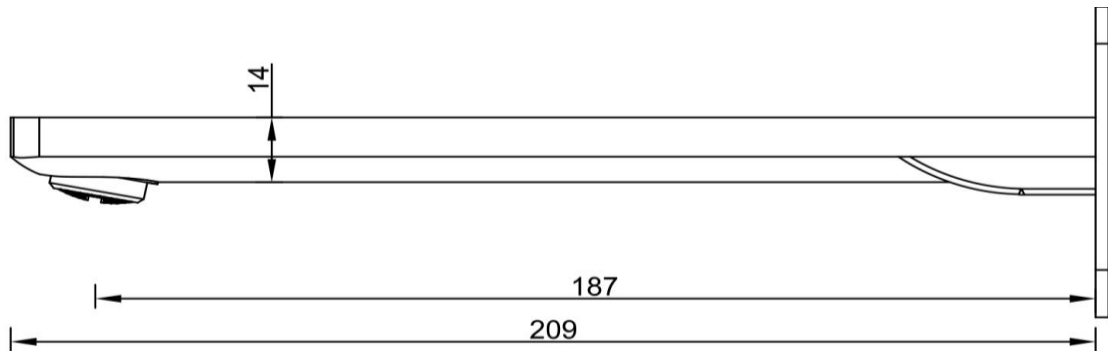

Wall Mounted Bath Spout

TUNE

FWCU08BN

Cube Wall Mounted Bath Spout Brushed Nickel

Wall mounted bath spout finished in brushed nickel
209mm reach (15mm male wall connection)

CARE AND USE

Tapware

All finishes are smooth, abrasion resistant, corrosion resistant, fade-proof and easy to clean. All finishes are super hard wearing surfaces that won't chip, peel or tarnish with normal use. All surfaces should be regularly wiped clean with non scouring, neutral wash solutions.