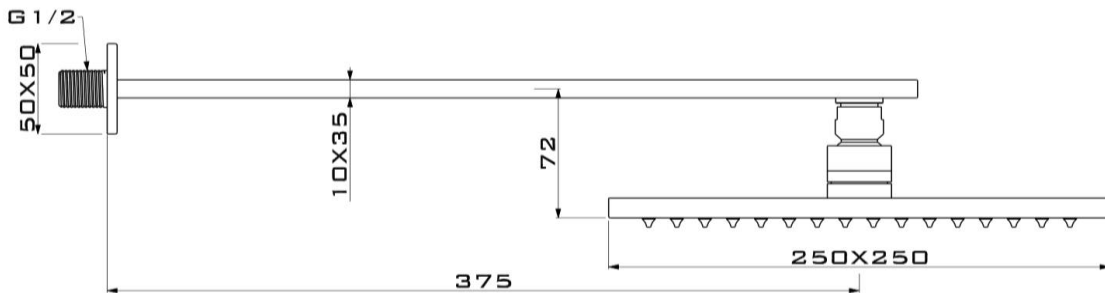

## Rain Shower with Wall Arm

**TUNE**

FWCU09BN

Cube Rain Shower with Wall Arm Brushed Nickel

Wall mounted rain shower and arm in brushed nickel  
250mm diameter & 400mm wall arm