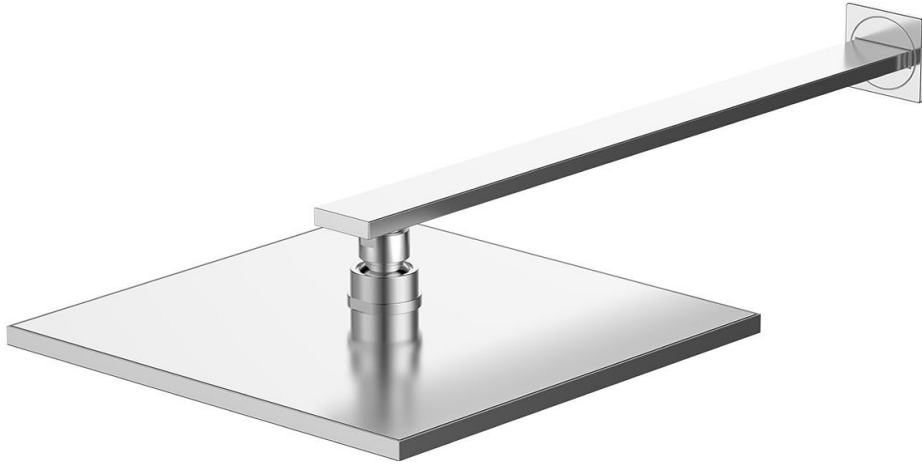

## Rain Shower with Wall Arm

**TUNE**

FWCU09BN

Cube Rain Shower with Wall Arm Brushed Nickel

Wall mounted rain shower and arm in brushed nickel  
250mm diameter & 400mm wall arm

### CARE AND USE

Tapware

All finishes are smooth, abrasion resistant, corrosion resistant, fade-proof and easy to clean. All finishes are super hard wearing surfaces that won't chip, peel or tarnish with normal use. All surfaces should be regularly wiped clean with non scouring, neutral wash solutions.