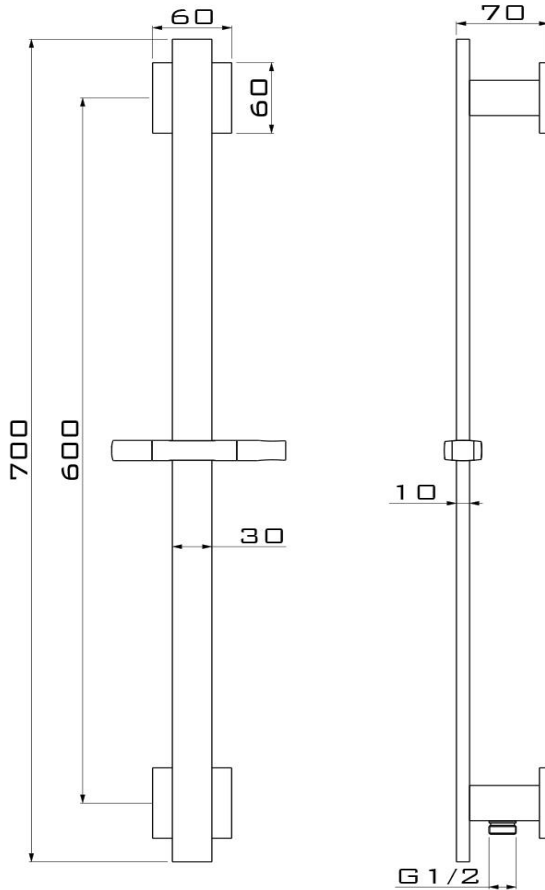

# Slide Shower 3 Function Handshower

**TUNE**

FWCU9507BN

Cube Slide Shower 3 Function Handshower Brushed Nickel

Slide Shower with integrated water connection ( 15mm female connection) finished in brushed nickel

Full metal (brass) construction, including slider

3 function hand piece

1500mm matte vinyl hose

Recommended working pressure 200-500kPa (balanced)