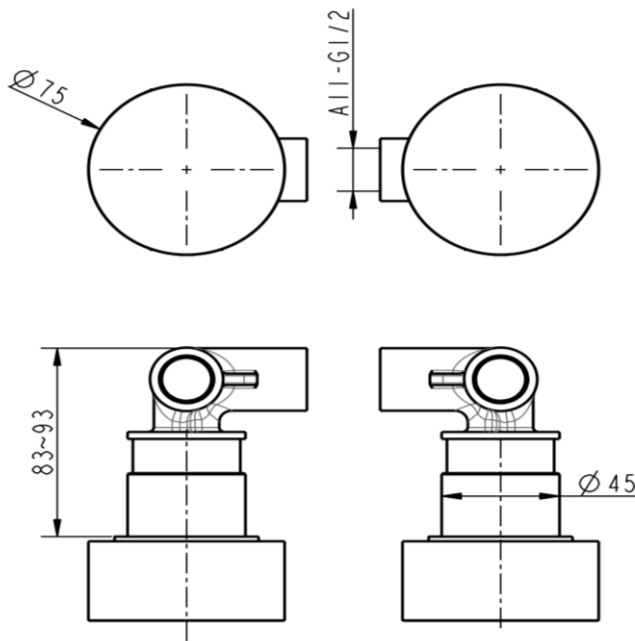

These shower mixers use progressive cartridge technology, and allow ease of operation as the user twists the dial around to achieve precise temperature control.