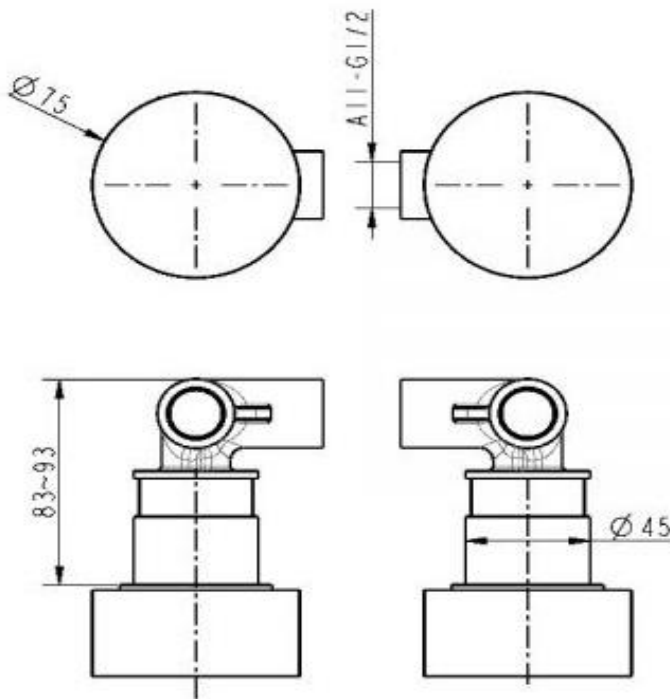

Dial Concealed Shower Mixer

FWD2077DC

Dial Concealed Shower Mixer Dark Concrete

Reminiscent of the 90's when progressive shower mixers were a staple in any bathroom, these minimalist mixers are now rising once again in popularity. Their compact and minimal aesthetic affords them to take up less space, while maintaining a sleek and cohesive design.

These shower mixers use progressive cartridge technology, and allow ease of operation as the user twists the dial around to achieve precise temperature control.

CARE AND USE

Tapware

All finishes are smooth, abrasion resistant, corrosion resistant, fade-proof and easy to clean. All finishes are super hard wearing surfaces that won't chip, peel or tarnish with normal use. All surfaces should be regularly wiped clean with non scouring, neutral wash solutions.

LIMITED PRODUCT WARRANTIES

To be read in conjunction with and subject to all terms and conditions contained in the Waterware 'Producer Statement' available on-line (<http://www.waterware.co.nz/media-downloads>) From date of purchase, Waterware Services warrants products from the following categories to be free from manufacturing defect subject to exclusions (if applicable):

Category	Domestic Installations	Commercial Installations	Exclusions	Wels
Tapware | 10 year conditional warranty	5 years parts and labour, 6-10 years parts only	1 year parts and labour	Handshowers and Hoses