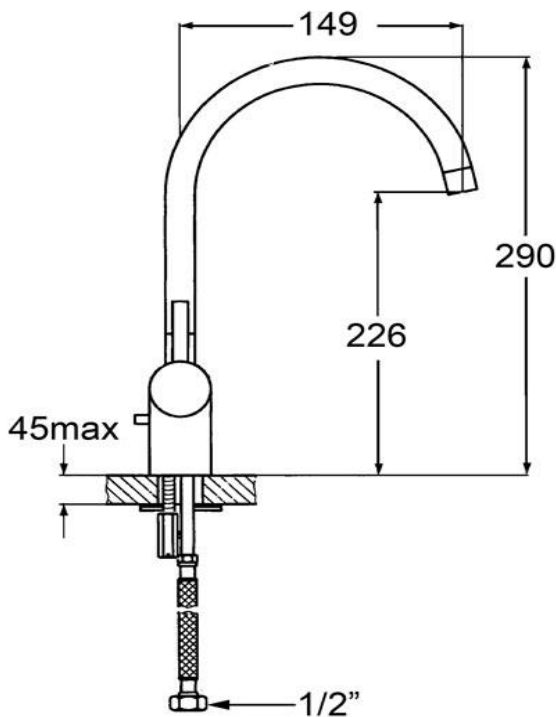

## Gooseneck Basin Mixer

**FLOVA®**

FWE8224

Elisa Gooseneck Basin Mixer Chrome (Right Hand)

226mm aerator height x 150mm reach

Recommended working pressure 200 - 500kPa (balanced)

Sedal ceramic disc cartridge (Made in Spain)