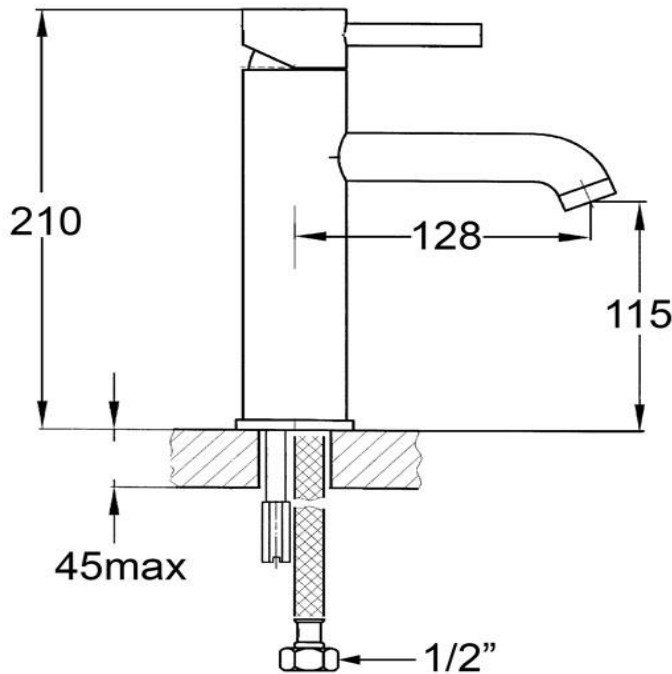

Mid Basin Mixer

FLOVA®

FWE8263

Elisa Mid Basin Mixer Chrome

Middle height basin mixer for vessel basin installations
 115mm aerator height x 128mm reach
 Recommended working pressure 200 – 500kPa (balanced)
 Sedal ceramic disc cartridge (Made in Spain)