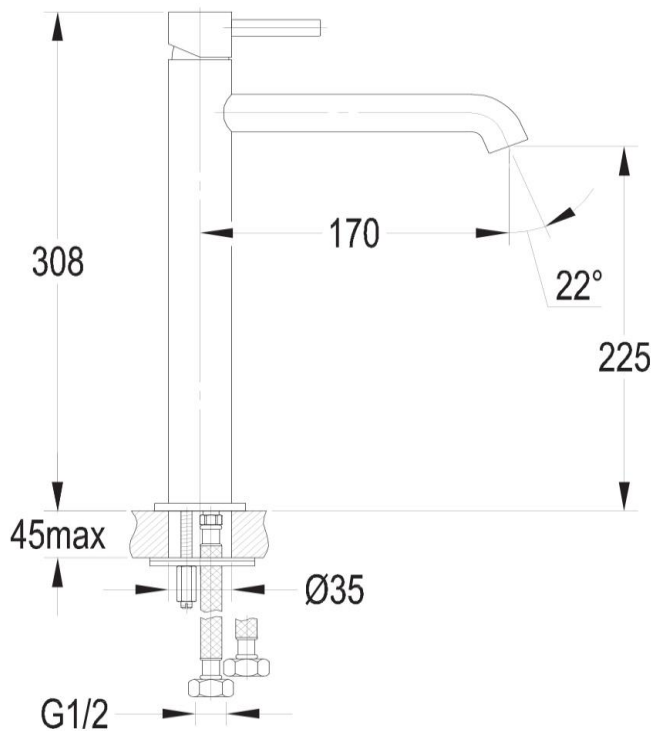

## Tall Basin Mixer

**FLOVA®**

FWE9828B

Elisa Tall Basin Mixer Chrome

Tall height basin mixer finished in chrome  
 225mm aerator height x 170mm reach  
 Recommended working pressure 200 - 500kPa (balanced)  
 Sedal ceramic disc cartridge (Made in Spain)