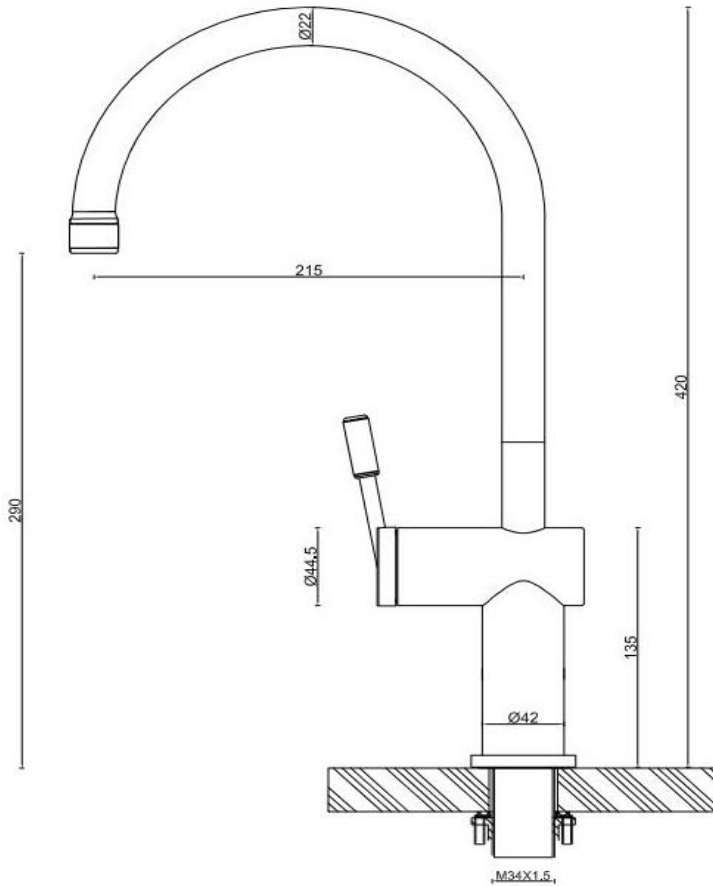

Gooseneck Kitchen Mixer

FWK03GNBB

Rivet Gooseneck Kitchen Mixer Brushed Brass

Kitchen mixer with gooseneck spout in brushed brass

290mm aerator height x 215mm reach

Stainless steel construction

Recommended working pressure 200 - 500kPa (balanced)