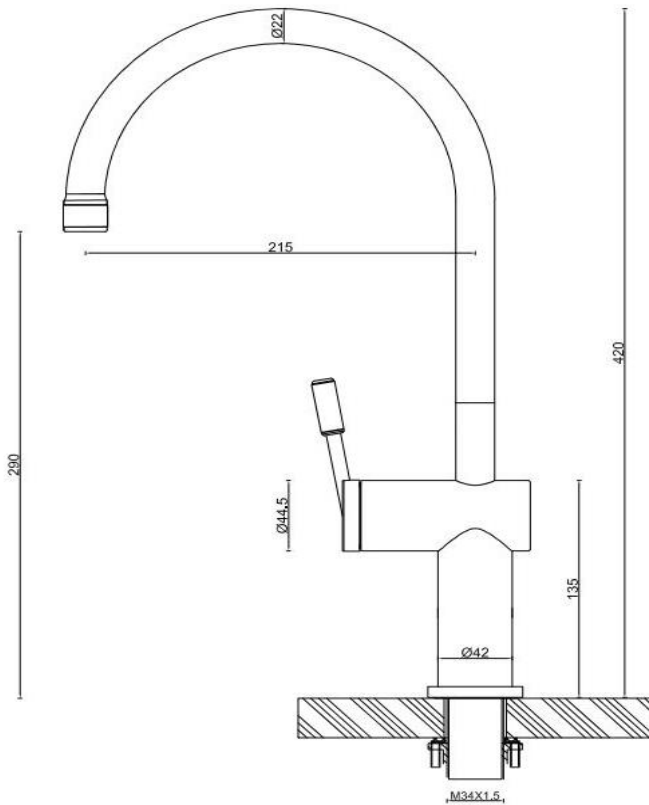

Gooseneck Kitchen Mixer

FWK03GNCP
Rivet Gooseneck Kitchen Mixer Chrome

Kitchen mixer with gooseneck spout in chrome
290mm aerator height x 215mm reach
Stainless steel construction
Recommended working pressure 200 - 500kPa (balanced)