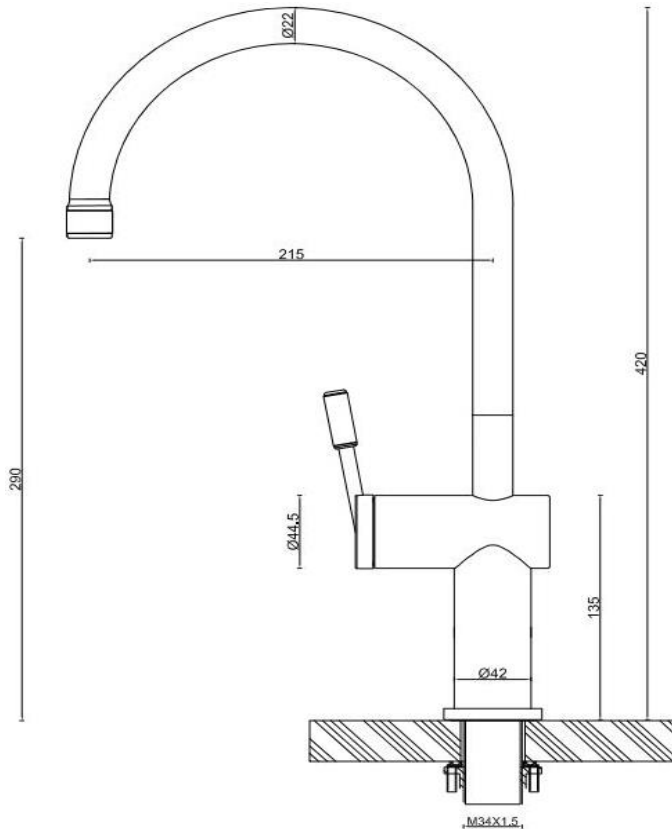

Gooseneck Kitchen Mixer

FWK03GNGM

Rivet Gooseneck Kitchen Mixer Gun Metal

Kitchen mixer with gooseneck spout in gun metal
 290mm aerator height x 215mm reach
 Stainless steel construction
 Recommended working pressure 200 - 500kPa (balanced)