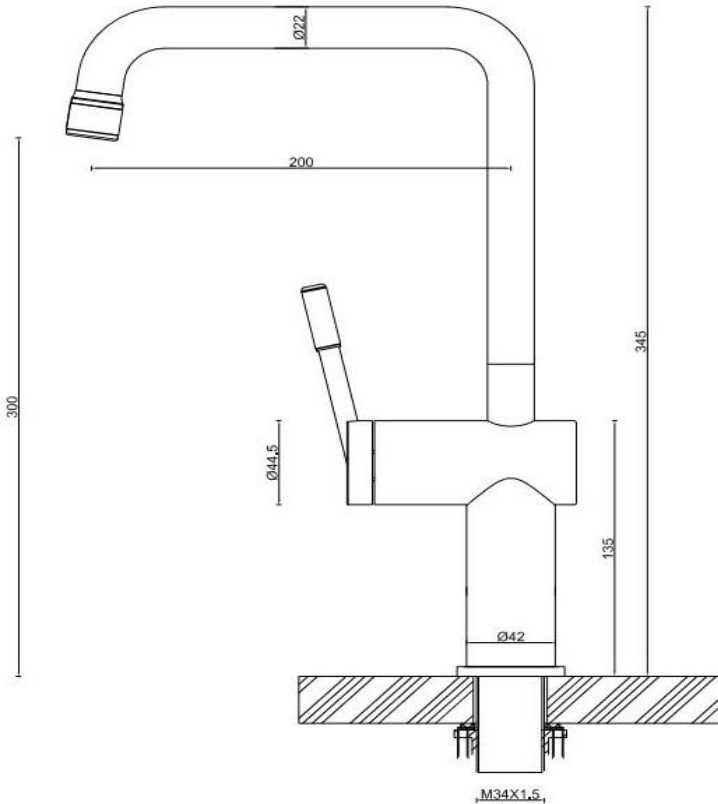

Straight Neck Kitchen Mixer

TUNE

FWK03SNBC

Rivet Straight Neck Kitchen Mixer Brushed Copper

Kitchen mixer with straight neck spout in brushed copper

300mm aerator height x 200mm reach

Stainless steel construction

Recommended working pressure 200 - 500kPa (balanced)

CARE AND USE

Tapware

All finishes are smooth, abrasion resistant, corrosion resistant, fade-proof and easy to clean. All finishes are super hard wearing surfaces that won't chip, peel or tarnish with normal use. All surfaces should be regularly wiped clean with non scouring, neutral wash solutions.

LIMITED PRODUCT WARRANTIES

To be read in conjunction with and subject to all terms and conditions contained in the Waterware 'Producer Statement' available on-line (<http://www.waterware.co.nz/media-downloads>) From date of purchase, Waterware Services warrants products from the following categories to be free from manufacturing defect subject to exclusions (if applicable):

Category	Domestic Installations	Commercial Installations	Exclusions	Wels
Tapware | 10 year conditional warranty	5 years parts and labour, 6-10 years parts only	1 year parts and labour	Handshowers and Hoses	4 Star 6L/min