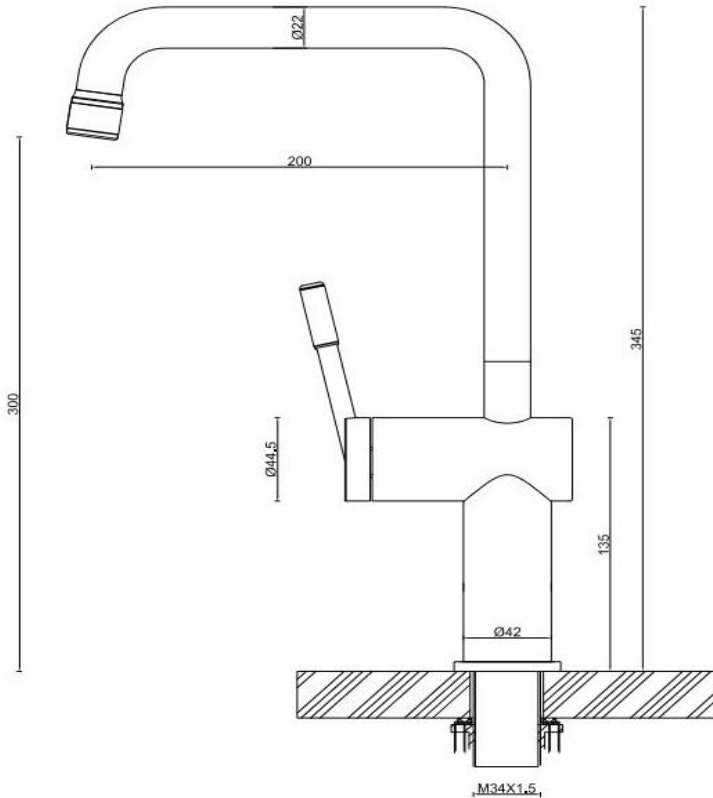

Straight Neck Kitchen Mixer

FWK03SNBN

Rivet Straight Neck Kitchen Mixer Brushed Nickel

Kitchen mixer with straight neck spout in brushed nickel

300mm aerator height x 200mm reach

Stainless steel construction

Recommended working pressure 200 - 500kPa (balanced)

CARE AND USE

Tapware

All finishes are smooth, abrasion resistant, corrosion resistant, fade-proof and easy to clean. All finishes are super hard wearing surfaces that won't chip, peel or tarnish with normal use. All surfaces should be regularly wiped clean with non scouring, neutral wash solutions.

LIMITED PRODUCT WARRANTIES

To be read in conjunction with and subject to all terms and conditions contained in the Waterware 'Producer Statement' available on-line (<http://www.waterware.co.nz/media-downloads>) From date of purchase, Waterware Services warrants products from the following categories to be free from manufacturing defect subject to exclusions (if applicable):

Category	Domestic Installations	Commercial Installations	Exclusions	Wels
Tapware | 10 year conditional warranty	5 years parts and labour, 6-10 years parts only	1 year parts and labour	Handshowers and Hoses	4 Star 6L/min