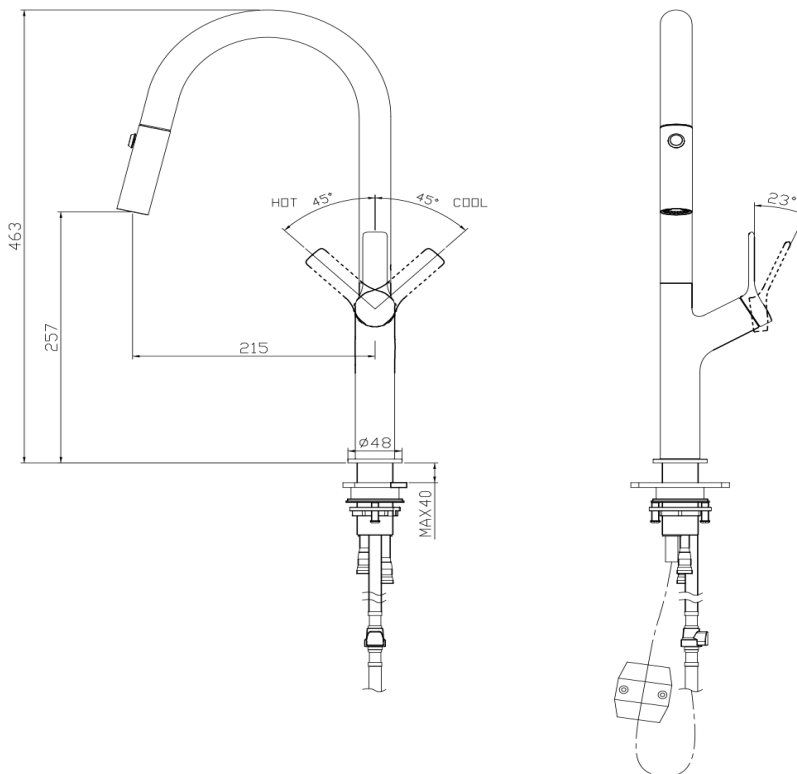

Extractable Kitchen Mixer

TUNE

FWK3093CP

Muse Extractable Kitchen Mixer Chrome

Muse extractable kitchen mixer in a polished chrome stainless steel finish.

This mixer features an angled style barrel with a dual spray button control, and an easy-use swivel handpiece connection.

463mm overall height x 215mm reach

Recommended working pressure 200 – 500kPa (balanced)

Ceramic disc cartridge

CARE AND USE

Tapware

All finishes are smooth, abrasion resistant, corrosion resistant, fade-proof and easy to clean. All finishes are super hard wearing surfaces that won't chip, peel or tarnish with normal use. All surfaces should be regularly wiped clean with non scouring, neutral wash solutions.