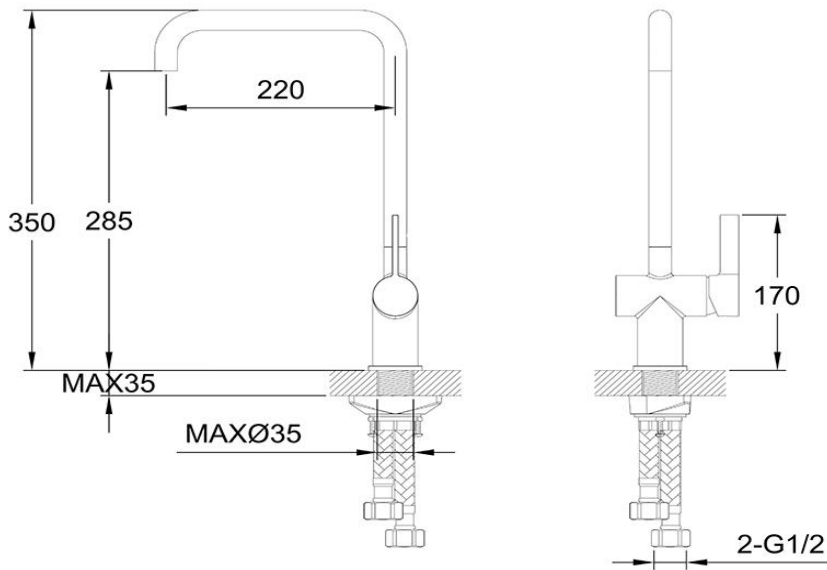

# Gooseneck Kitchen Mixer

**TUNE**

FWK7238CP

Urban Gooseneck Kitchen Mixer Chrome

Kitchen mixer with 'gooseneck' swivel spout  
 285mm aerator height x 220mm reach  
 Recommended working pressure 200 – 500kPa (balanced)  
 Sedal ceramic disc cartridge (Made in Spain)