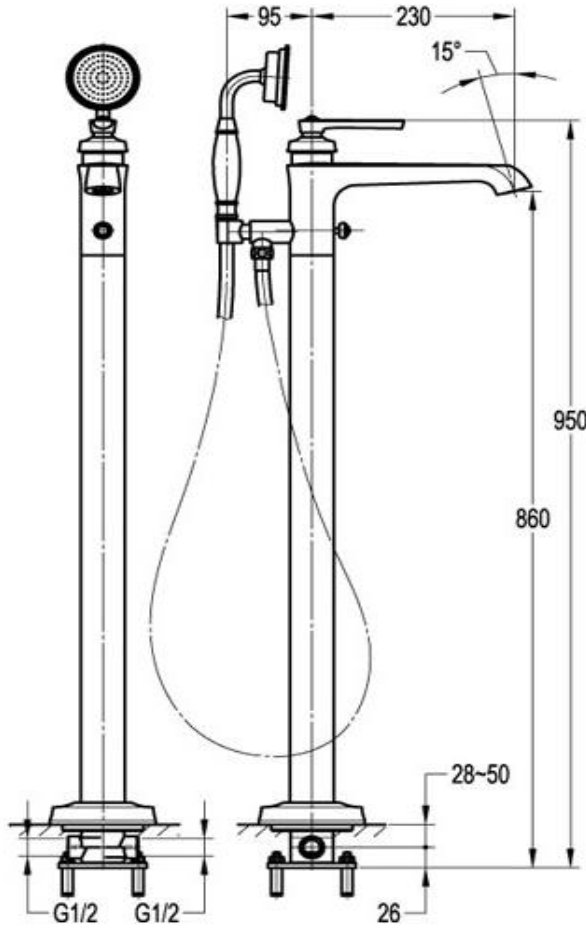

Floor Mounted Bath Mixer and Shower Set

FWL7129

Liberty Floor Mounted Bath Mixer and Shower Set Oil Rubbed Bronze

Recommended working pressure 200 - 500kPa (balanced)

Sedal ceramic disc cartridge (Made in Spain)