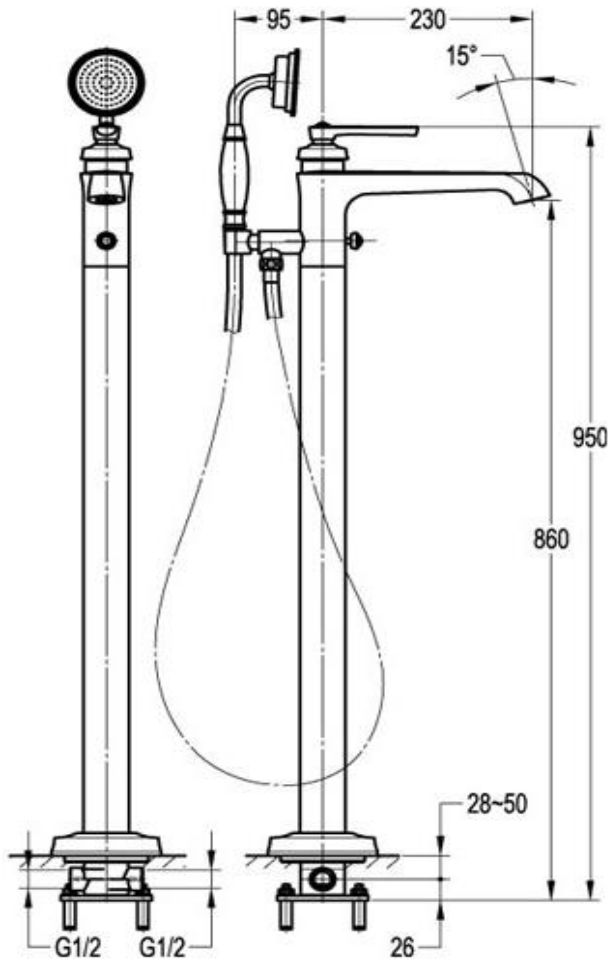

Floor Mounted Bath Mixer and Shower Set

FWL7129AI

Liberty Floor Mounted Bath Mixer and Shower Set Aged Iron

Recommended working pressure 200 - 500kPa (balanced) Sedal ceramic disc cartridge (Made in Spain)