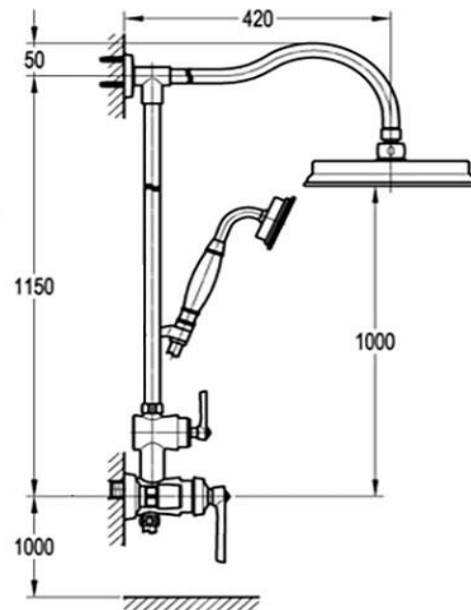

Shower Tower with Mixer

FLOVA®

FWL7629

Liberty Shower Tower with Mixer Oil Rubbed Bronze

1150mm height x 420mm reach

15mm male wall connection

Recommended working pressure 200 - 500kPa (balanced)

Note: Since this unit has an integrated shower and diverter mixer, no further mixer is required.