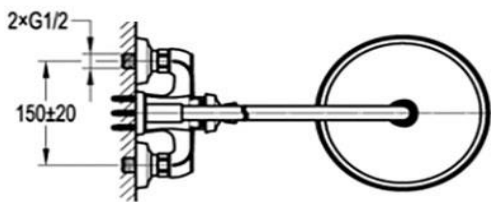

Shower Tower with Mixer

FLOVA®

FWL7629

Liberty Shower Tower with Mixer Oil Rubbed Bronze

1150mm height x 420mm reach

15mm male wall connection

Recommended working pressure 200 - 500kPa (balanced)

Note: Since this unit has an integrated shower and diverter mixer, no further mixer is required.