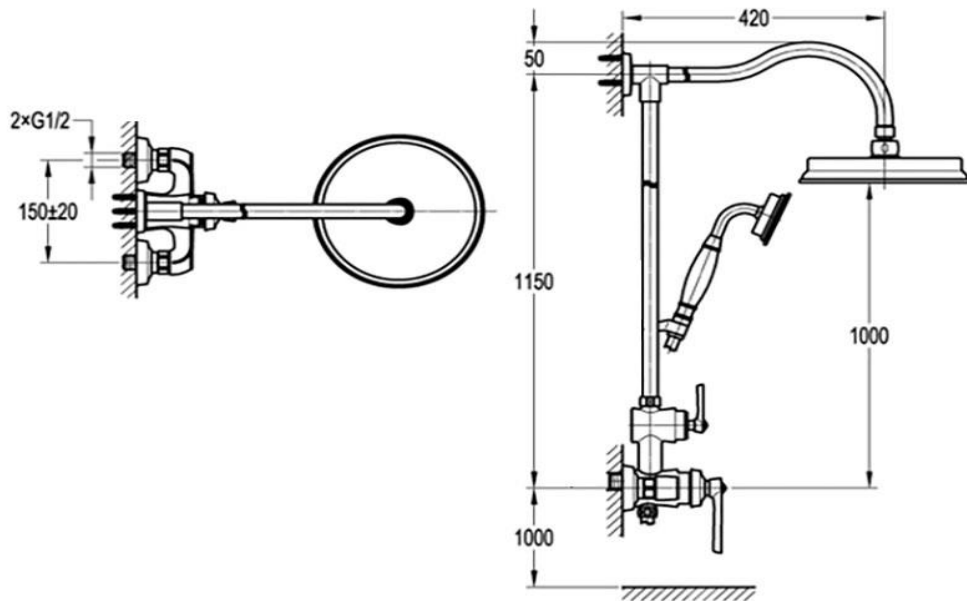

Shower Tower with Mixer

FLOVA®

FWL7629AI

Liberty Shower Tower with Mixer Aged Iron

1150mm height x 420mm reach

15mm male wall connection

Recommended working pressure 200 - 500kPa (balanced)

Note: Since this unit has an integrated shower and diverter mixer, no further mixer is required.