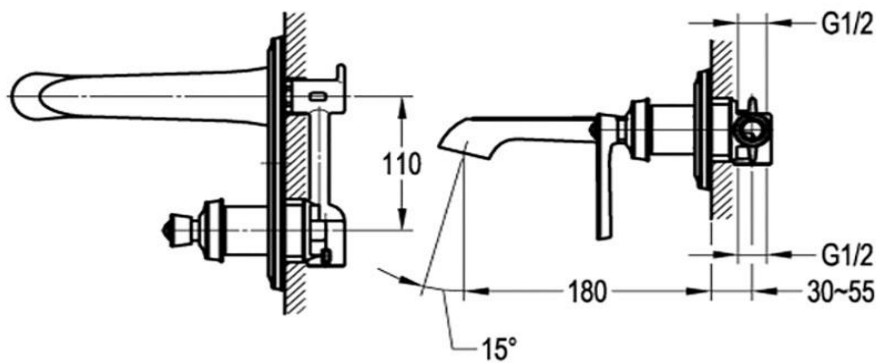

Wall mounted basin mixer finished in oil rubbed bronze

FWL8292

Liberty Wall Mounted Basin Mixer

180mm reach

Recommended working pressure 200 - 500kPa (balanced)

Sedal ceramic disc cartridge (Made in Spain)