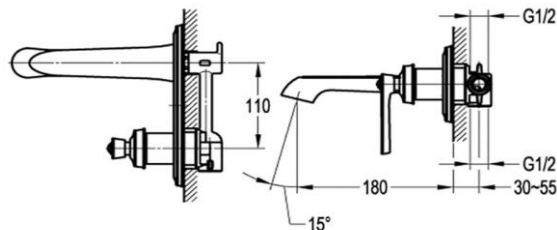

Wall Mounted Basin Mixer

FLOVA®

FWL8292AI

Liberty Wall Mounted Basin Mixer Aged Iron

180mm reach

Recommended working pressure 200 - 500kPa (balanced)

Sedal ceramic disc cartridge (Made in Spain)

CARE AND USE