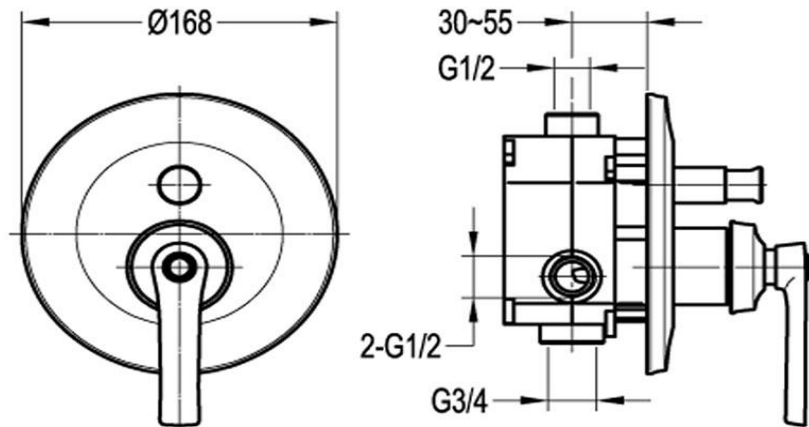

Shower divert mixer finished in oil rubbed bronze

FLOVA®

FWL8308
Liberty Shower Divert Mixer

Recommended working pressure 200 - 500kPa (balanced)
Sedal ceramic disc cartridge (Made in Spain)

CARE AND USE

Tapware