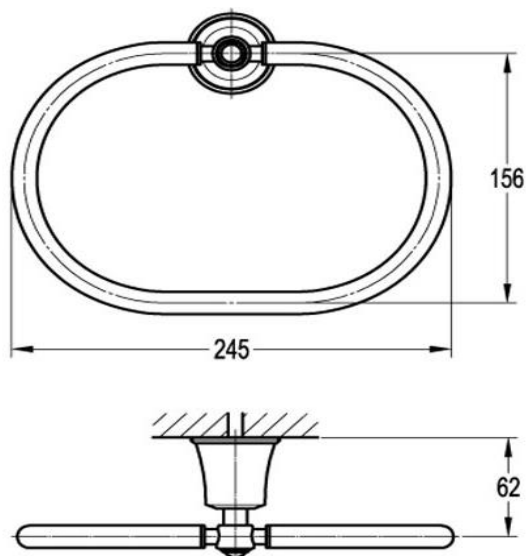

Liberty Towel Ring Chrome

FLOVA®

FWL8985CP

Liberty Towel Ring

Wall mounted towel ring finished in chrome

CARE AND USE

Tapware

All finishes are smooth, abrasion resistant, corrosion resistant, fade-proof and easy to clean. All finishes are super hard wearing surfaces that won't chip, peel or tarnish with normal use. All surfaces should be regularly wiped clean with non scouring, neutral wash solutions.