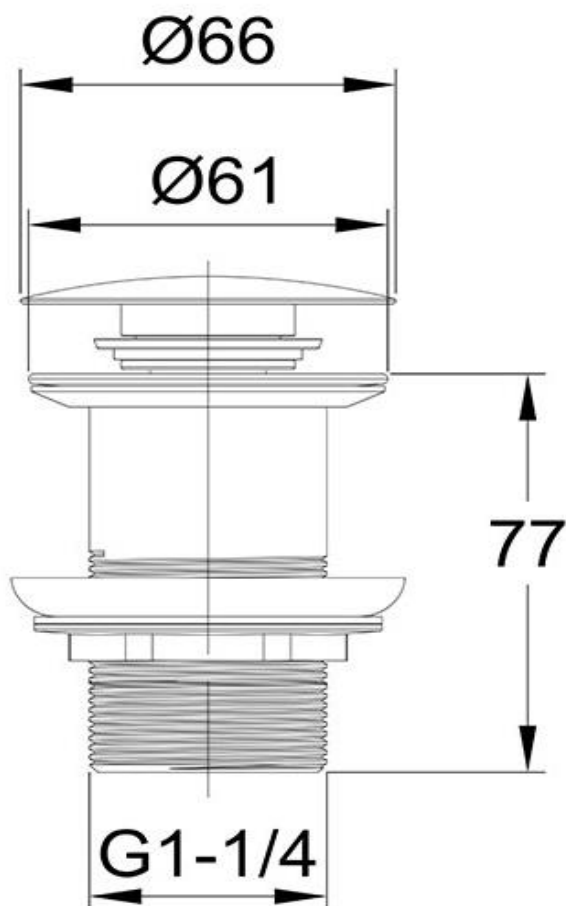

Clikclak Pop-Up Dome Waste Aged Iron

FWL9269AI

Clikclak Pop-Up Dome Waste

Clikclak pop-up waste with a dome shaped plug in aged iron
32mm diameter

CARE AND USE

Tapware

All finishes are smooth, abrasion resistant, corrosion resistant, fade-proof and easy to clean. All finishes are super hard wearing surfaces that won't chip, peel or tarnish with normal use. All surfaces should be regularly wiped clean with non scouring, neutral wash solutions.