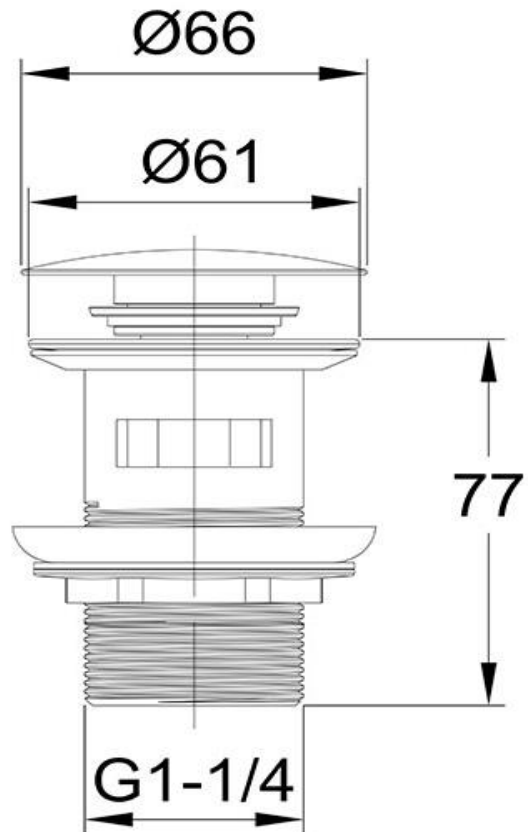

Clikclak Overflow Pop-Up Dome Waste Oil Rubbed Bronze

FLOVA®

FWL92690

Clikclak Overflow Pop-Up Dome Waste

Clikclak pop-up waste with an oil rubbed bronze dome shaped plug for basins with integrated overflow.
32mm diameter