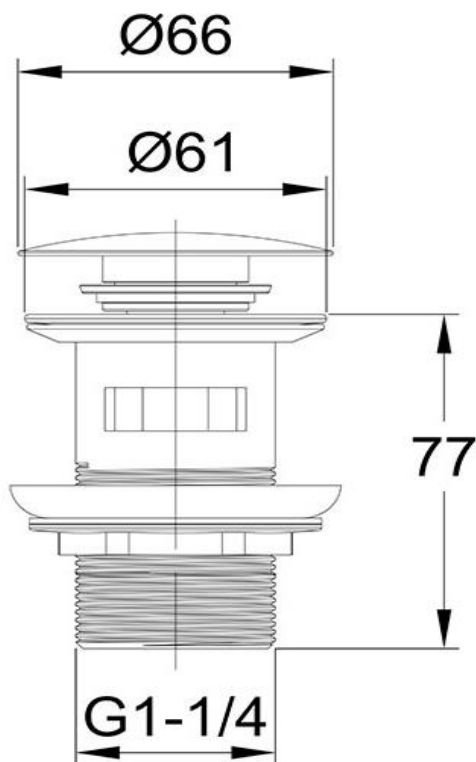

Clikclak Overflow Pop-Up Dome Waste Aged Iron

FLOVA®

FWL9269OAI

Clikclak Overflow Pop-Up Dome Waste

Clikclak pop-up waste with a shaped plug in aged iron, for basins with integrated overflow.
32mm diameter