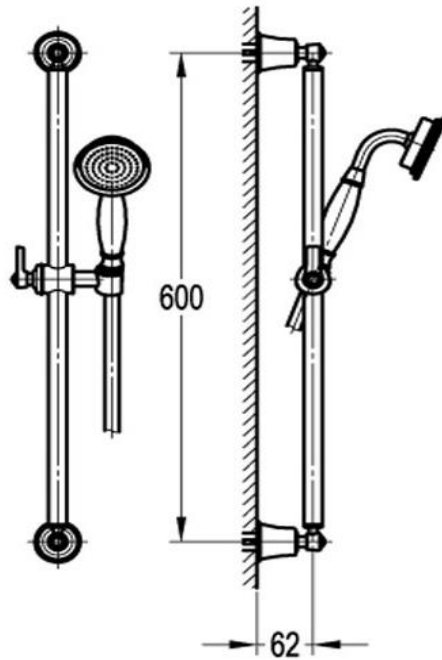

# Slide Shower with a Single Function Handshower

FWL9509AI

Liberty Slide Shower 1 Function Handshower Aged Iron

- 600mm centers and 15mm male wall elbow connection
- Full metal rail, end posts and slider for long term durability
- 1500mm metal wound shower hose
- Recommended working pressure 200 - 500kPa (balanced)