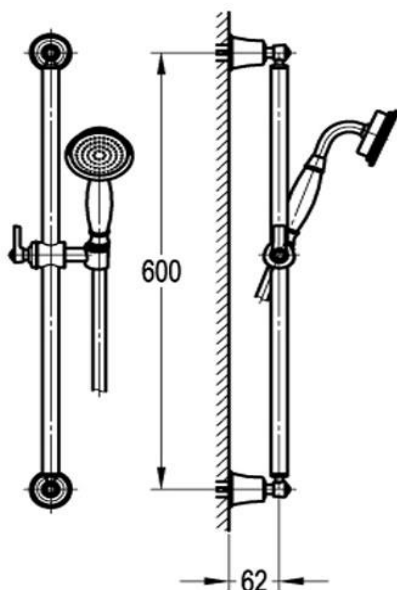

## Liberty Slide shower with a Single Function Handshower

**FLOVA®**

FWL9509CP

Liberty Slide shower with a Single Function Handshower  
Chrome

600mm centers and 15mm male wall elbow connection

Full metal rail, end posts and slider for long term durability

1500mm metal wound shower hose

Recommended working pressure 200 - 500kPa (balanced)