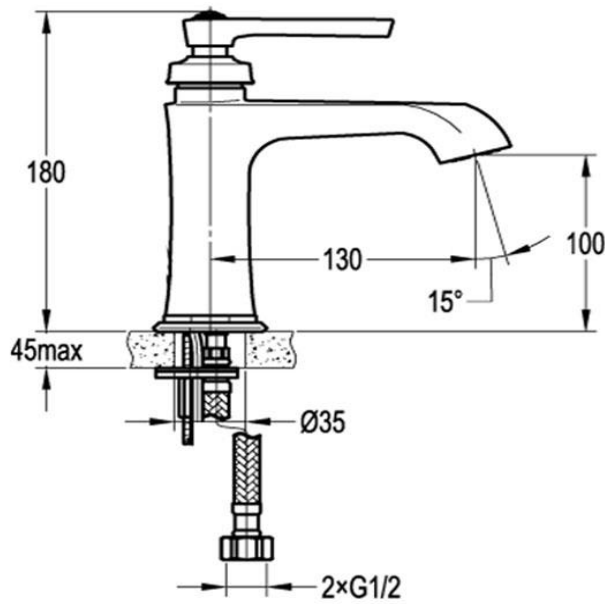

Standard height basin mixer finished in oil rubbed bronze

**FLOVA®**

FWL9809

Liberty Standard Basin Mixer

100mm aerator height x 130mm reach

Recommended working pressure 200 - 500kPa (balanced)

Sedal ceramic disc cartridge (Made in Spain)